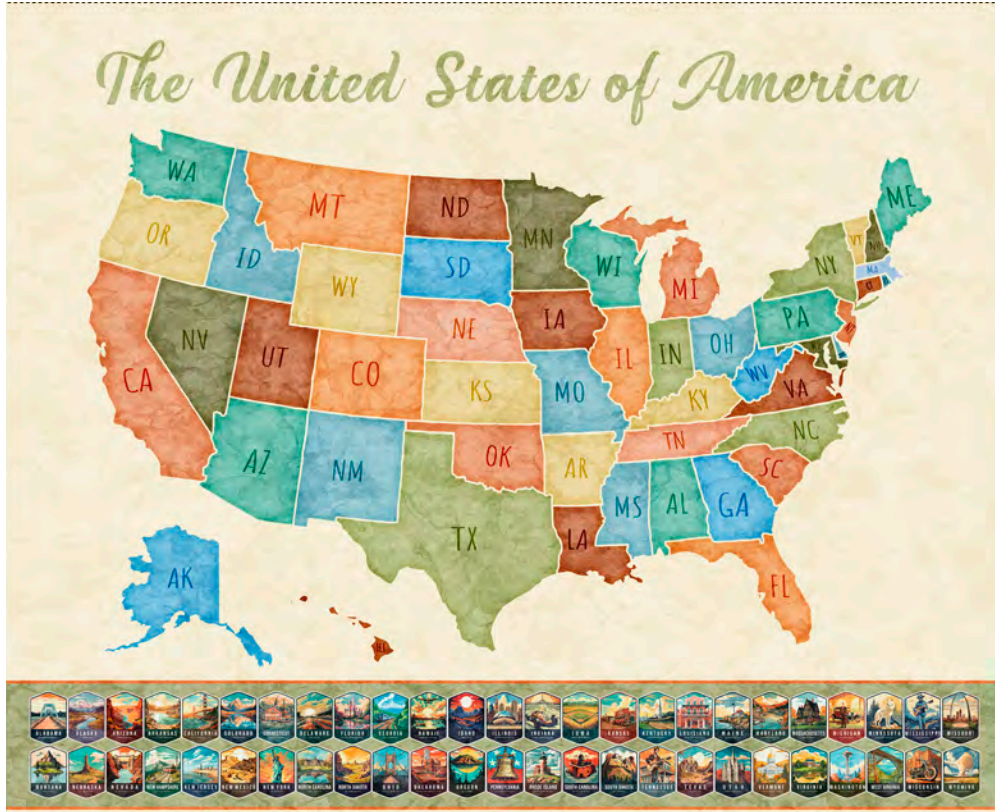

On the Road Again

DIGITAL QUILT TOP AVAILABLE

30737 X US Map Panel (36")

10 YARD PUT UP