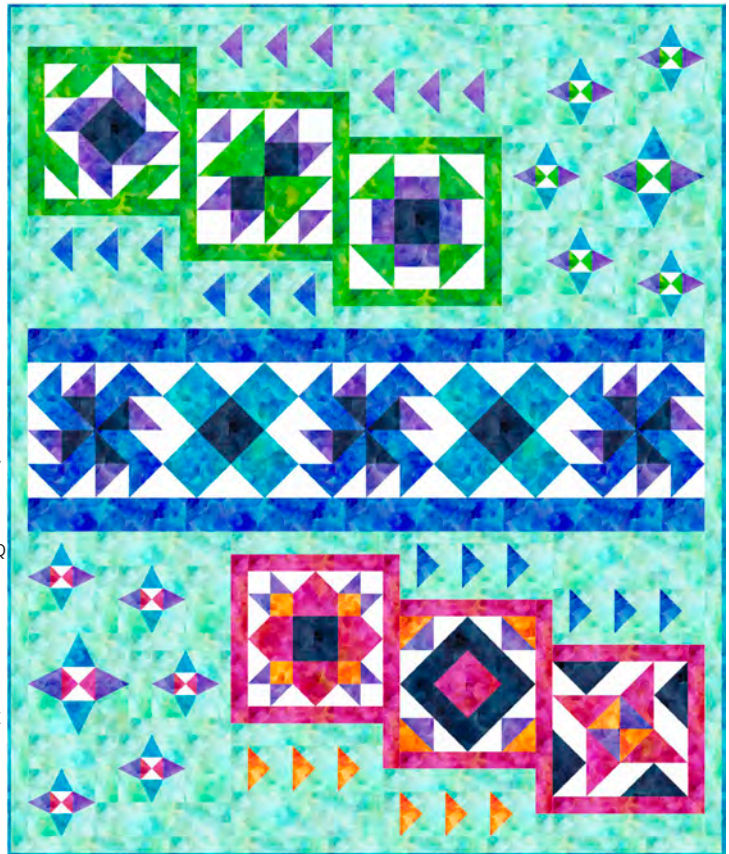

Block-of-the-Month

SCAN to see all our BOM programs!

Available now
Allure

Featuring *Aura*
Designed by

PATTERN ONLY
FOR SALE PATRN 4399 06E

FABRICS FOR 12 KITS
P4399 ALL BOLTS

Size: 63" x 75"

9 Month

Skill:
Advanced
beginner

SHOP KIT
SHOP KIT 4399 01E

NEW

Designed by

DAZZLE

Featuring **VIBE**

Ships September

Size: 68" x 85" | 9 Month Program
Skill: Advanced Beginner

PATTERN ONLY
FOR SALE PATRN 447706E

FABRICS FOR 12 KITS
P4477ALL BOLTS

SHOP KIT

SHOP KIT 4477 01E