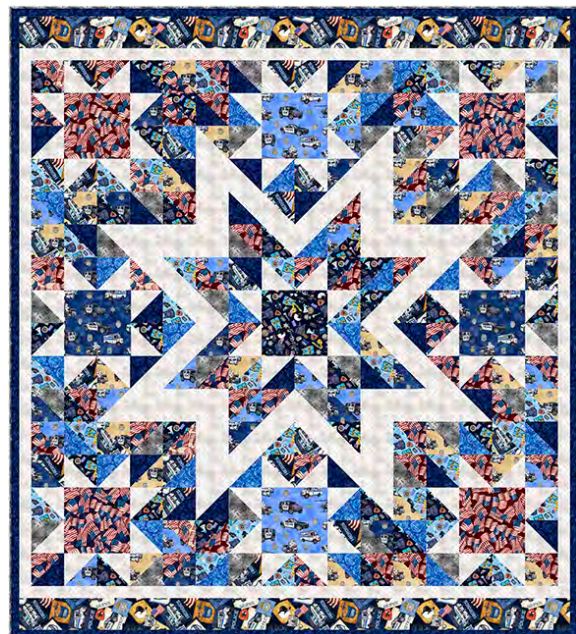

0 16542 45829 2

0 16542 45828 5

71" x 79"

Designed by Pine Tree Country Quilts