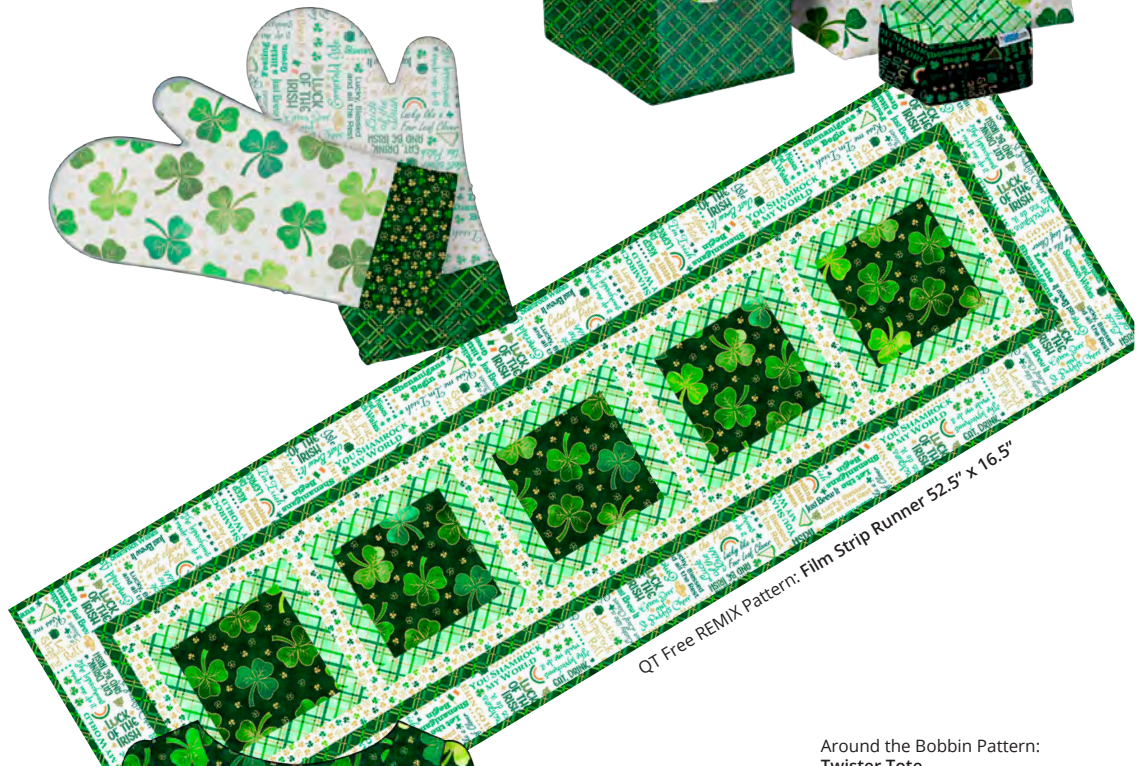

ST. PADDY'S CHEER

Around the Bobbin Pattern:
Hot Stuff Oven Mitts

byannie.com Pattern:
Contain Yourself

QT Free REMIX Pattern: Film Strip Runner 52.5" x 16.5"

Around the Bobbin Pattern:
Twister Tote