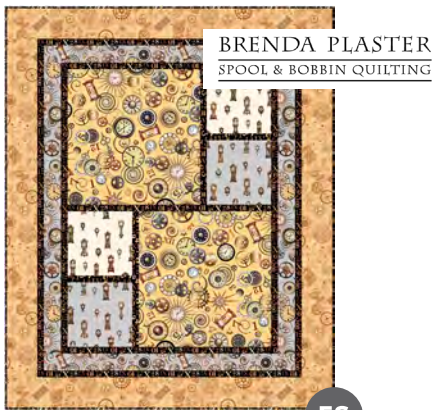

Like Clockwork

48½" x 59½"
Designed by Spool & Bobbin Quilting
PATTRN 4466A