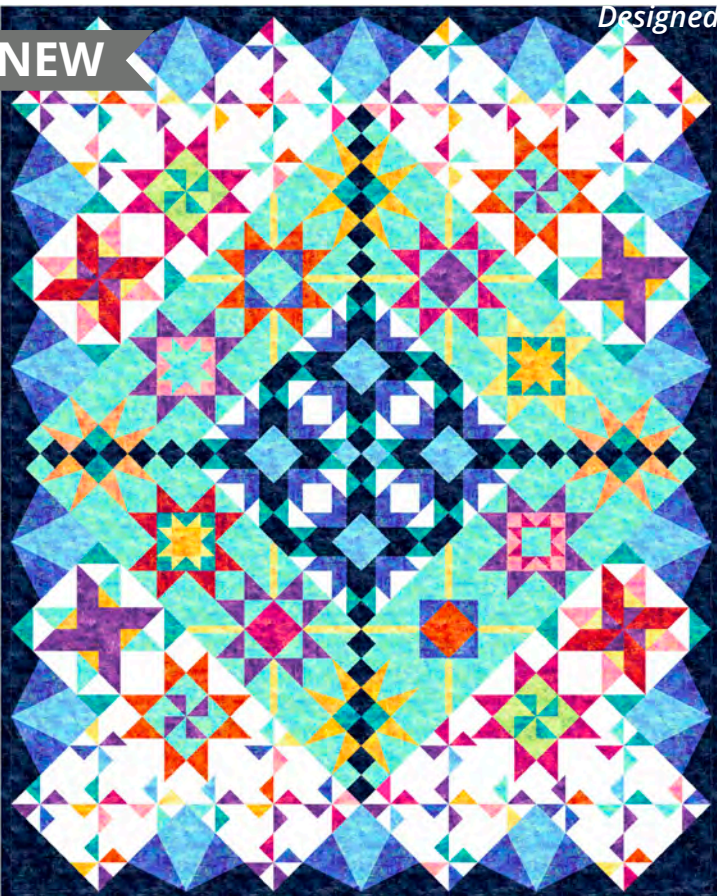

# DAZZLE

Featuring **VIBE**

Ships September

Size: 68" x 85" | 9 Month Program  
Skill: Advanced Beginner

**PATTERN ONLY**  
FOR SALE PATRN 447706E

**FABRICS FOR 12 KITS**  
P4477ALL BOLTS

**SHOP KIT**

SHOP KIT 4477 01E